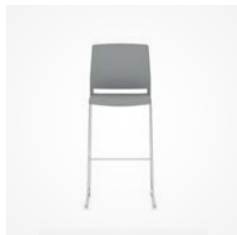

### Prep Bar Stool

White

Blue

Grey

description	model #	height	width	depth	weight	list price
Prep Bar Stool	FCH-252C.30-White	43"	20"	24"	38 lbs (2 pcs)	<b>\$818 sold in pairs</b>
	FCH-252C.30-Blue					
	FCH-252C.30-Grey					