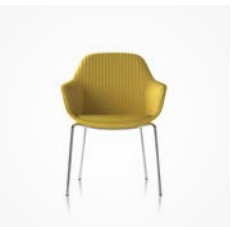

Canary

description	model #	height	seat height	arm to arm width	seat width	depth	weight	list price
	FAR-SYS-CH-04-STEEL							
Jest Table Chair	FAR-SYS-CH-04-DUSK	32.5"	18.25"	24"	17.5"	24.5"	55.1 lbs (2 pcs)	$2,783 sold in pairs
	FAR-SYS-CH-04-CANARY