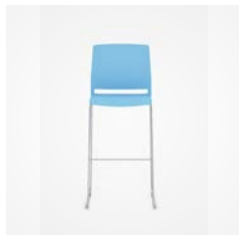

Stacking Seating

Prep

description	model #	height	width	depth	weight	list price
Stacking Chair	FCH-252C-White	32"	22"	17.72"	32.7 lbs (2 pcs)	$657 sold in pairs
	FCH-252C-Blue					
	FCH-252C-Grey					
Prep Dolly	FCH-252C-TC	38"	19.29"	49"	32.4 lbs	$523

Prep dolly can stack up to 15 chairs

Prep Bar Stool

Blue

description	model #	height	width	depth	weight	list price
Prep Bar Stool	FCH-252C.30-White	43"	20"	24"	38 lbs (2 pcs)	$818 sold in pairs
	FCH-252C.30-Blue					
	FCH-252C.30-Grey