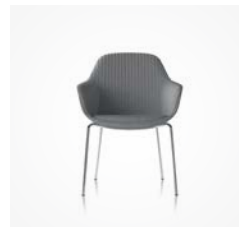

Jest Table Chair

Steel