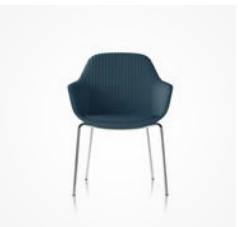

Jest Collection

Jest Lounge Chair

description	model #	height	seat height	arm to arm width	seat width	depth	weight	list price
	FAR-SYS-CH-01-STEEL							
Jest Lounge Chair	FAR-SYS-CH-01-DUSK	32.5"	16"	28"	20.5"	28"	30.9 lbs	$2,849
	FAR-SYS-CH-01-CANARY							

Jest Guest Chair

description	model #	height	seat height	arm to arm width	seat width	depth	weight	list price
	FAR-SYS-CH-02-STEEL							
Jest Guest Chair	FAR-SYS-CH-02-DUSK	32.5"	18"	24"	17.5"	23"	27.6 lbs	$2,452
	FAR-SYS-CH-02-CANARY							

Jest Table Chair

Dusk

description	model #	height	seat height	arm to arm width	seat width	depth	weight	list price
	FAR-SYS-CH-04-STEEL							
Jest Table Chair	FAR-SYS-CH-04-DUSK	32.5"	18.25"	24"	17.5"	24.5"	55.1 lbs (2 pcs)	$2,783 sold in pairs
	FAR-SYS-CH-04-CANARY