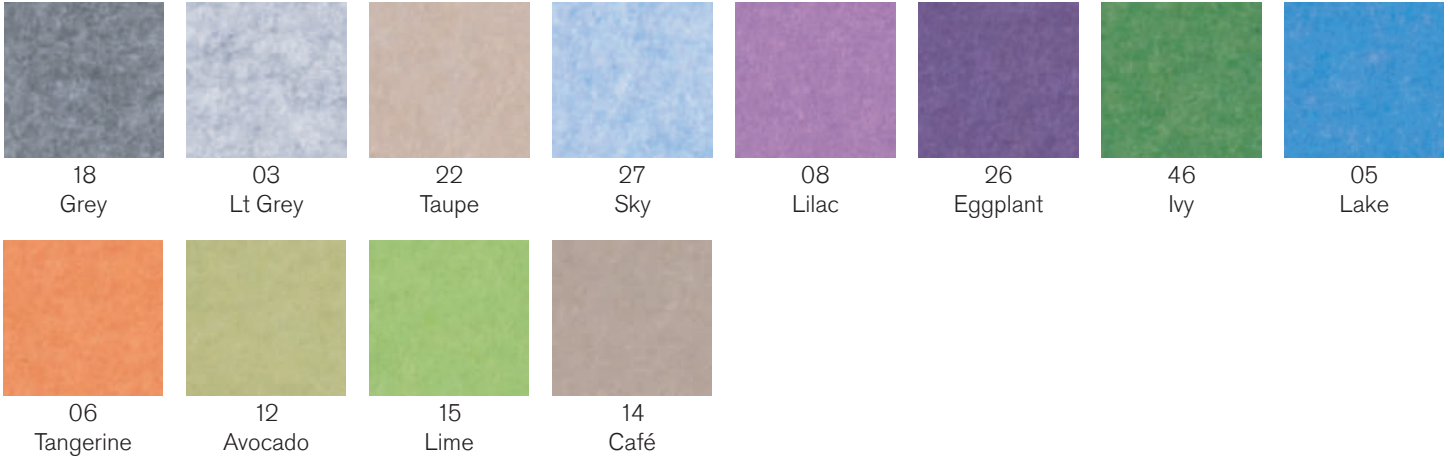

Finishes

Interior (Acoustical PET)